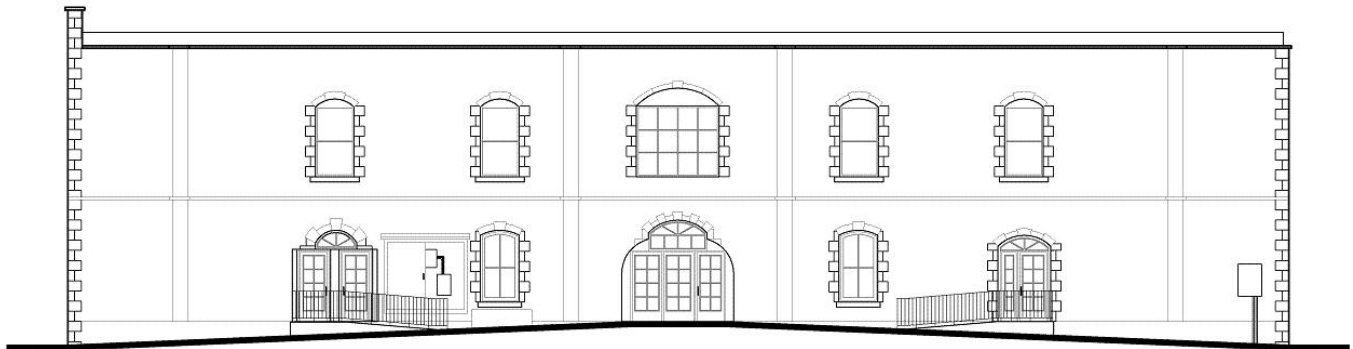

# BORREO BUILDING

Napa, CA

## HISTORIC RENOVATION SCHEMATIC DESIGN