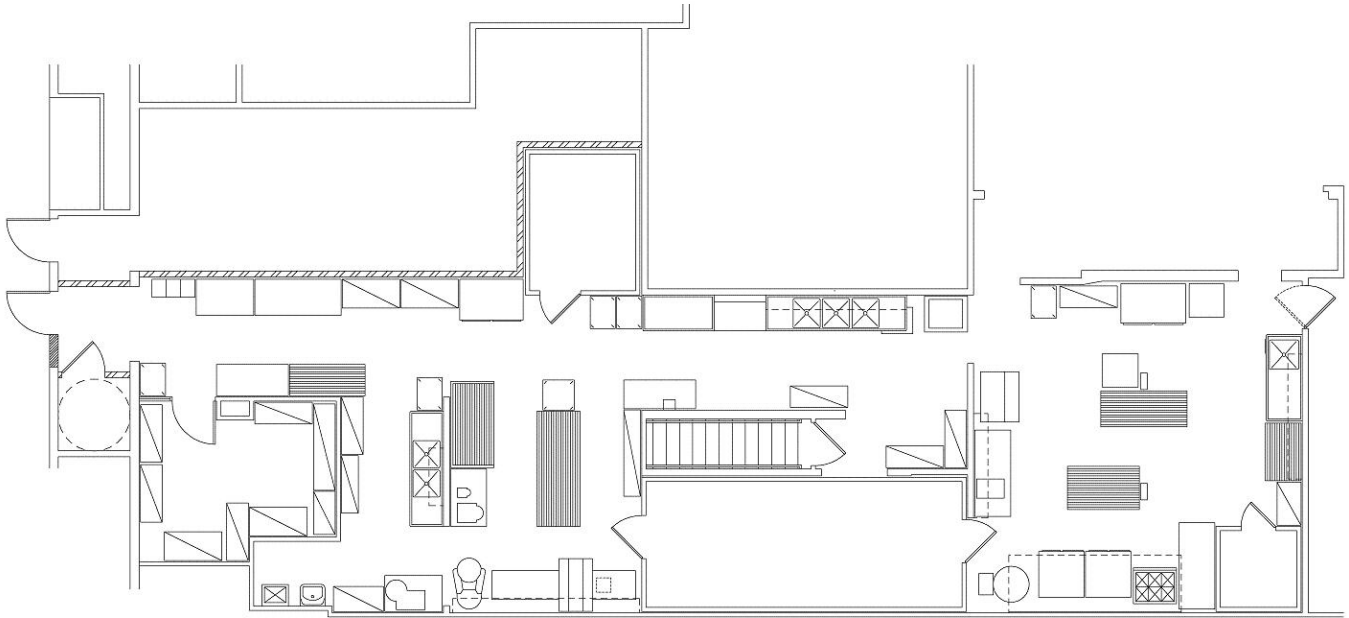

ARCHITECTURAL
NETWORK INC.

SUNRISE BISTRO

Walnut Creek, CA

KITCHEN AND ACCESSIBILITY REMODEL

SUMMARY

Architectural Network Inc. provided services to Cortese Investments for the Sunrise Bistro in Walnut Creek.

Services included the remodel of the Sunrise Bistro Kitchen as well as accessibility improvements to the site and restrooms.

ARCHITECTURE ■ SPACE PLANNING ■ INTERIOR DESIGN

700 Ygnacio Valley Road, Suite 270, Walnut Creek, CA 94596

VOICE: 925-934-2600 FAX: 925-934-5772 EMAIL: staff@architecturalnetwork.com WEBSITE: www.architecturalnetwork.com